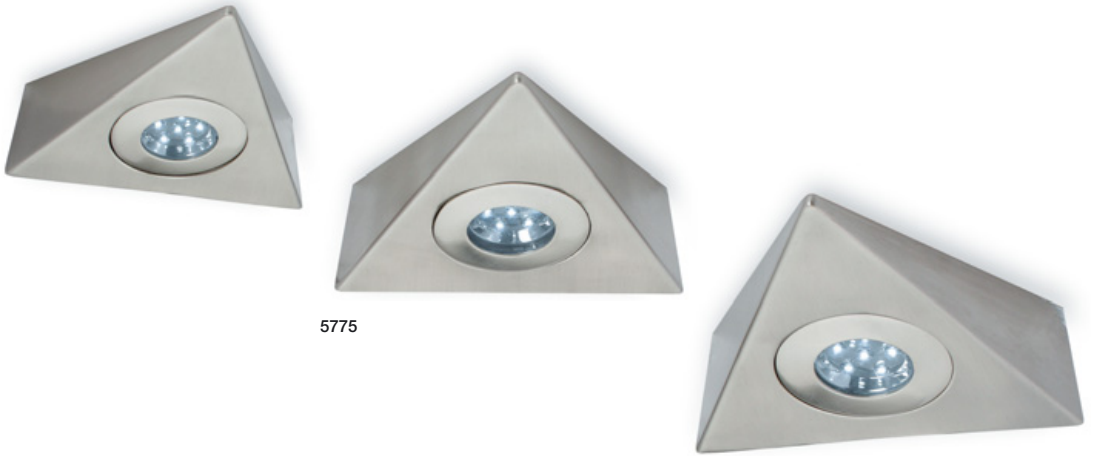

LED Cabinet Lights

5775