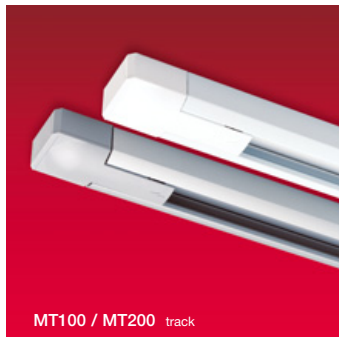

MT100 / MT200 track