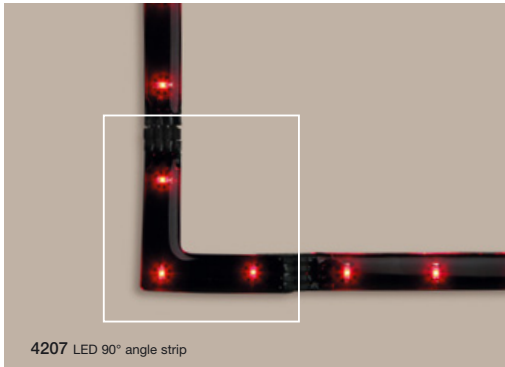

Track & Link Lighting

LED Strip Light

4205 LED strip – 30cm
Available with blue, green, red or white LED's

4207 LED 90° angle strip

Available with blue, green, red or white LED's

4206 LED cross strip

flexible, slim profile

4260 / 4261 connector cable

6064 driver

LED Strip Light

Model No	Max Wattage	Length (mm)	Width (mm)
4205	12x LED/0.3w	300	10
4206	3x LED/0.075w	70	20
4207	3x LED/0.075w	40	40
4260	400mm LED Connector Cable		
4261	800mm LED Connector Cable		

Colours: Blue LED's
Green LED's
Red LED's
White LED's

Strip Lights supplied with 3M® adhesive fixing strip

Driver for use with 4205/06/07

Model No	Description	Height (mm)	Length (mm)	Width (mm)
6064	1000mA/12V DC	50	85	55

A maximum of 15x 4205's may be linked using 1x 6064

RGB LED Strip Light

6060 RGB LED strip – 30cm

6062 RGB LED 90° angle strip

6061 RGB LED cross strip

Blends colours through red, green and blue cycle

flexible, slim profile