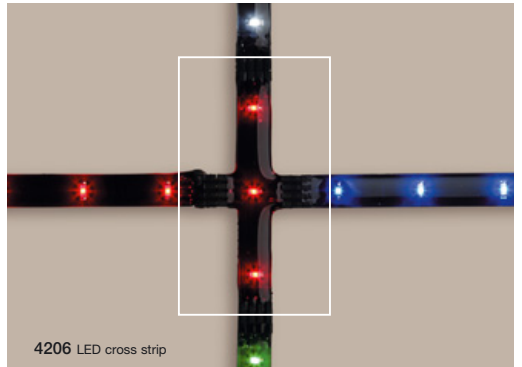

Track & Link Lighting

LED Strip Light

4205 LED strip – 30cm
Available with blue, green, red or white LED's

4207 LED 90° angle strip

Available with blue, green, red or white LED's

4206 LED cross strip

flexible, slim profile

4260 / 4261 connector cable

6064 driver

LED Strip Light

Model No	Max Wattage	Length (mm)	Width (mm)
4205	12x LED/0.3w	300	10
4206	3x LED/0.075w	70	20
4207	3x LED/0.075w	40	40
4260	400mm LED Connector Cable		
4261	800mm LED Connector Cable		

Colours: Blue LED's
Green LED's
Red LED's
White LED's

Strip Lights supplied with 3M® adhesive fixing strip

Driver for use with 4205/06/07

Model No	Description	Height (mm)	Length (mm)	Width (mm)
6064	1000mA/12V DC	50	85	55

A maximum of 15x 4205's may be linked using 1x 6064

RGB LED Strip Light

6060 RGB LED strip – 30cm

6062 RGB LED 90° angle strip

6061 RGB LED cross strip

Blends colours through red, green and blue cycle

flexible, slim profile