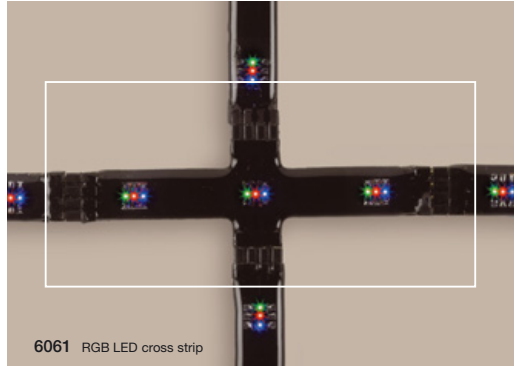

Track & Link Lighting

LED Strip Light

4205 LED strip – 30cm
Available with blue, green, red or white LED's

4207 LED 90° angle strip

Available with blue, green, red or white LED's

4206 LED cross strip

flexible, slim profile

Colours: Blue LED's
Green LED's
Red LED's
White LED's

Strip Lights supplied with 3M® adhesive fixing strip

Driver for use with 4205/06/07

Model No	Description	Height (mm)	Length (mm)	Width (mm)
6064	1000mA/12V DC	50	85	55

A maximum of 15x 4205's may be linked using 1x 6064

RGB LED Strip Light

6060 RGB LED strip – 30cm

6062 RGB LED 90° angle strip

6061 RGB LED cross strip

Blends colours through red, green and blue cycle

flexible, slim profile

Colours: Red/Blue/Green LED's

Strip Lights supplied with 3M® adhesive fixing strip

Driver for use with 6060/61/62

Model No	Max Wattage	Height (mm)	Length (mm)	Width (mm)
6063	1000mA/12v DC with RGB Controller	50	85	55