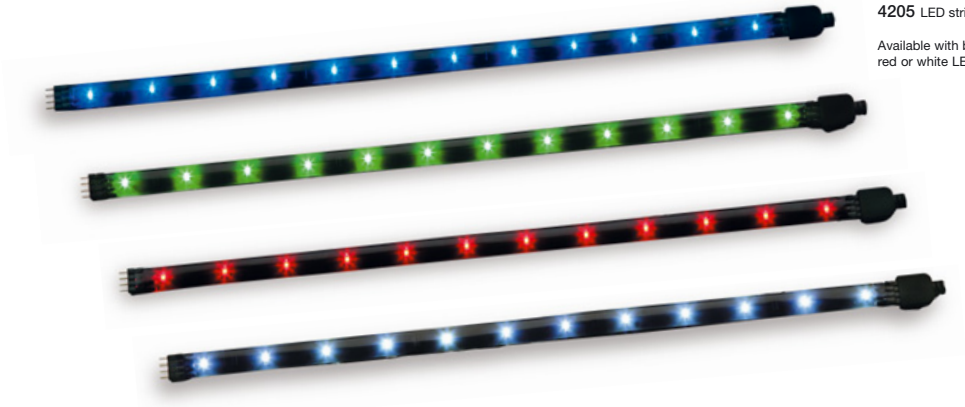

Track & Link Lighting

LED Strip Light

4205 LED strip – 30cm
Available with blue, green, red or white LED's

4207 LED 90° angle strip

Available with blue, green, red or white LED's

4206 LED cross strip

flexible, slim profile

Colours: Blue LED's
Green LED's
Red LED's
White LED's

Strip Lights supplied with 3M® adhesive fixing strip

Driver for use with 4205/06/07

Model No	Description	Height (mm)	Length (mm)	Width (mm)
6064	1000mA/12V DC	50	85	55

Colour: White

Supplied with lamp and connector to link panels if required

Mains Voltage Track Pack

Model No	Max Wattage	Length (mm)	Proj (mm)
TP703	3x 240v/50w GU10	1200	170

Colours: Satin Steel, White

Supplied with lamps

Colours: White, Satin Steel

Maximum 24x 50w track spots or 16x 75w track spots per 5 amp circuit.
Track Spots are supplied with a 50w lamp but are suitable for use with the 75w GU10 lamp