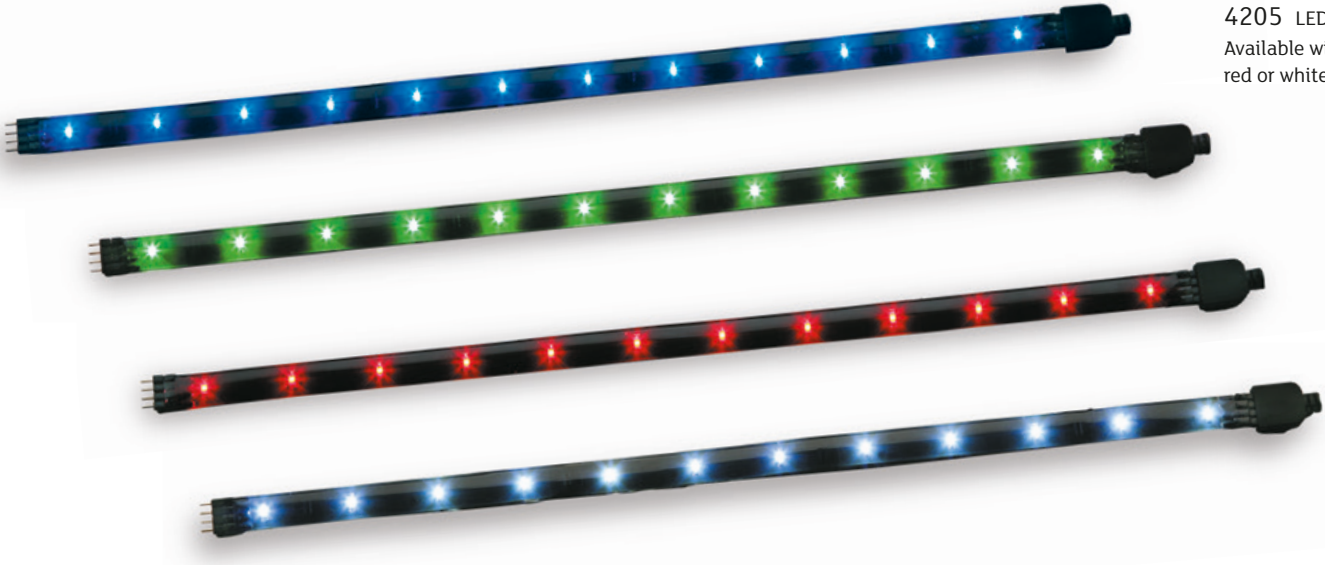

# LED Strip Light

4205 LED strip – 30cm  
Available with blue, green, red or white LED's

4207 LED 90° angle strip

Available with blue, green, red or white LED's

4206 LED cross strip

flexible, slim profile

4260 / 4261 connector cable

## LED Strip Light

Code	Max Wattage	Length (mm)	Width (mm)
4205	12x LED's/0.3w	300	10
4206	3x LED's/0.075w	70	20
4207	3x LED's/0.075w	40	40
4260	400mm LED Connector Cable		
4261	800mm LED Connector Cable		

Colours: Blue LED's  
Green LED's  
Red LED's  
White LED's – 6000K

Strip Lights supplied with 3M® adhesive fixing strip.  
3 year guarantee