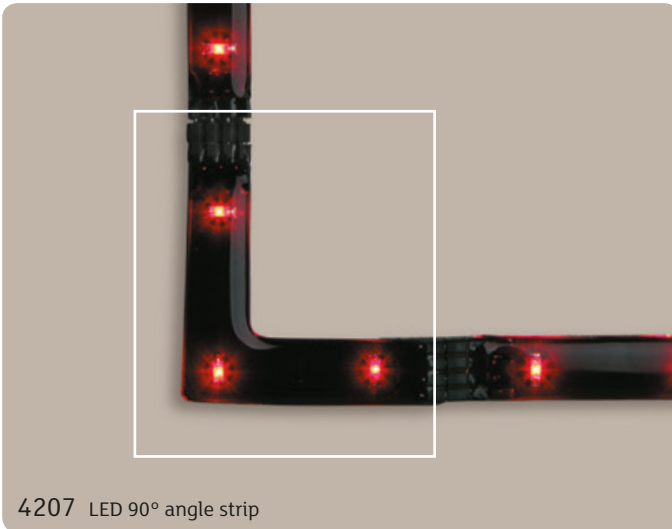

# LED Strip Light

4205 LED strip – 30cm  
Available with blue, green, red or white LED's

4207 LED 90° angle strip

Available with blue, green, red or white LED's

4206 LED cross strip

flexible, slim profile

4260 / 4261 connector cable

## LED Strip Light

Code	Max Wattage	Length (mm)	Width (mm)
4205	12x LED's/0.3w	300	10
4206	3x LED's/0.075w	70	20
4207	3x LED's/0.075w	40	40
4260	400mm LED Connector Cable		
4261	800mm LED Connector Cable		

Colours: Blue LED's  
Green LED's  
Red LED's  
White LED's – 6000K

Strip Lights supplied with 3M® adhesive fixing strip.  
3 year guarantee