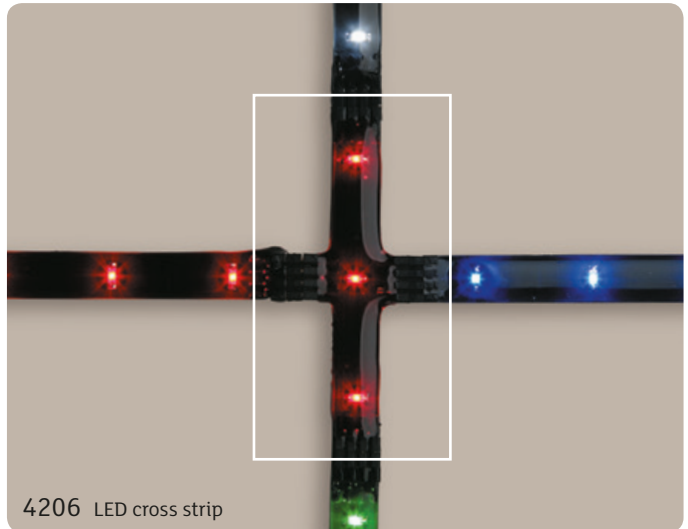

# LED Strip Light

4205 LED strip – 30cm  
Available with blue, green, red or white LED's

4207 LED 90° angle strip

Available with blue, green, red or white LED's

4206 LED cross strip

flexible, slim profile

4260 / 4261 connector cable

## LED Strip Light

Code	Max Wattage	Length (mm)	Width (mm)
4205	12x LED's/0.3w	300	10
4206	3x LED's/0.075w	70	20
4207	3x LED's/0.075w	40	40
4260	400mm LED Connector Cable		
4261	800mm LED Connector Cable		

Colours: Blue LED's  
Green LED's  
Red LED's  
White LED's – 6000K

Strip Lights supplied with 3M® adhesive fixing strip.  
3 year guarantee